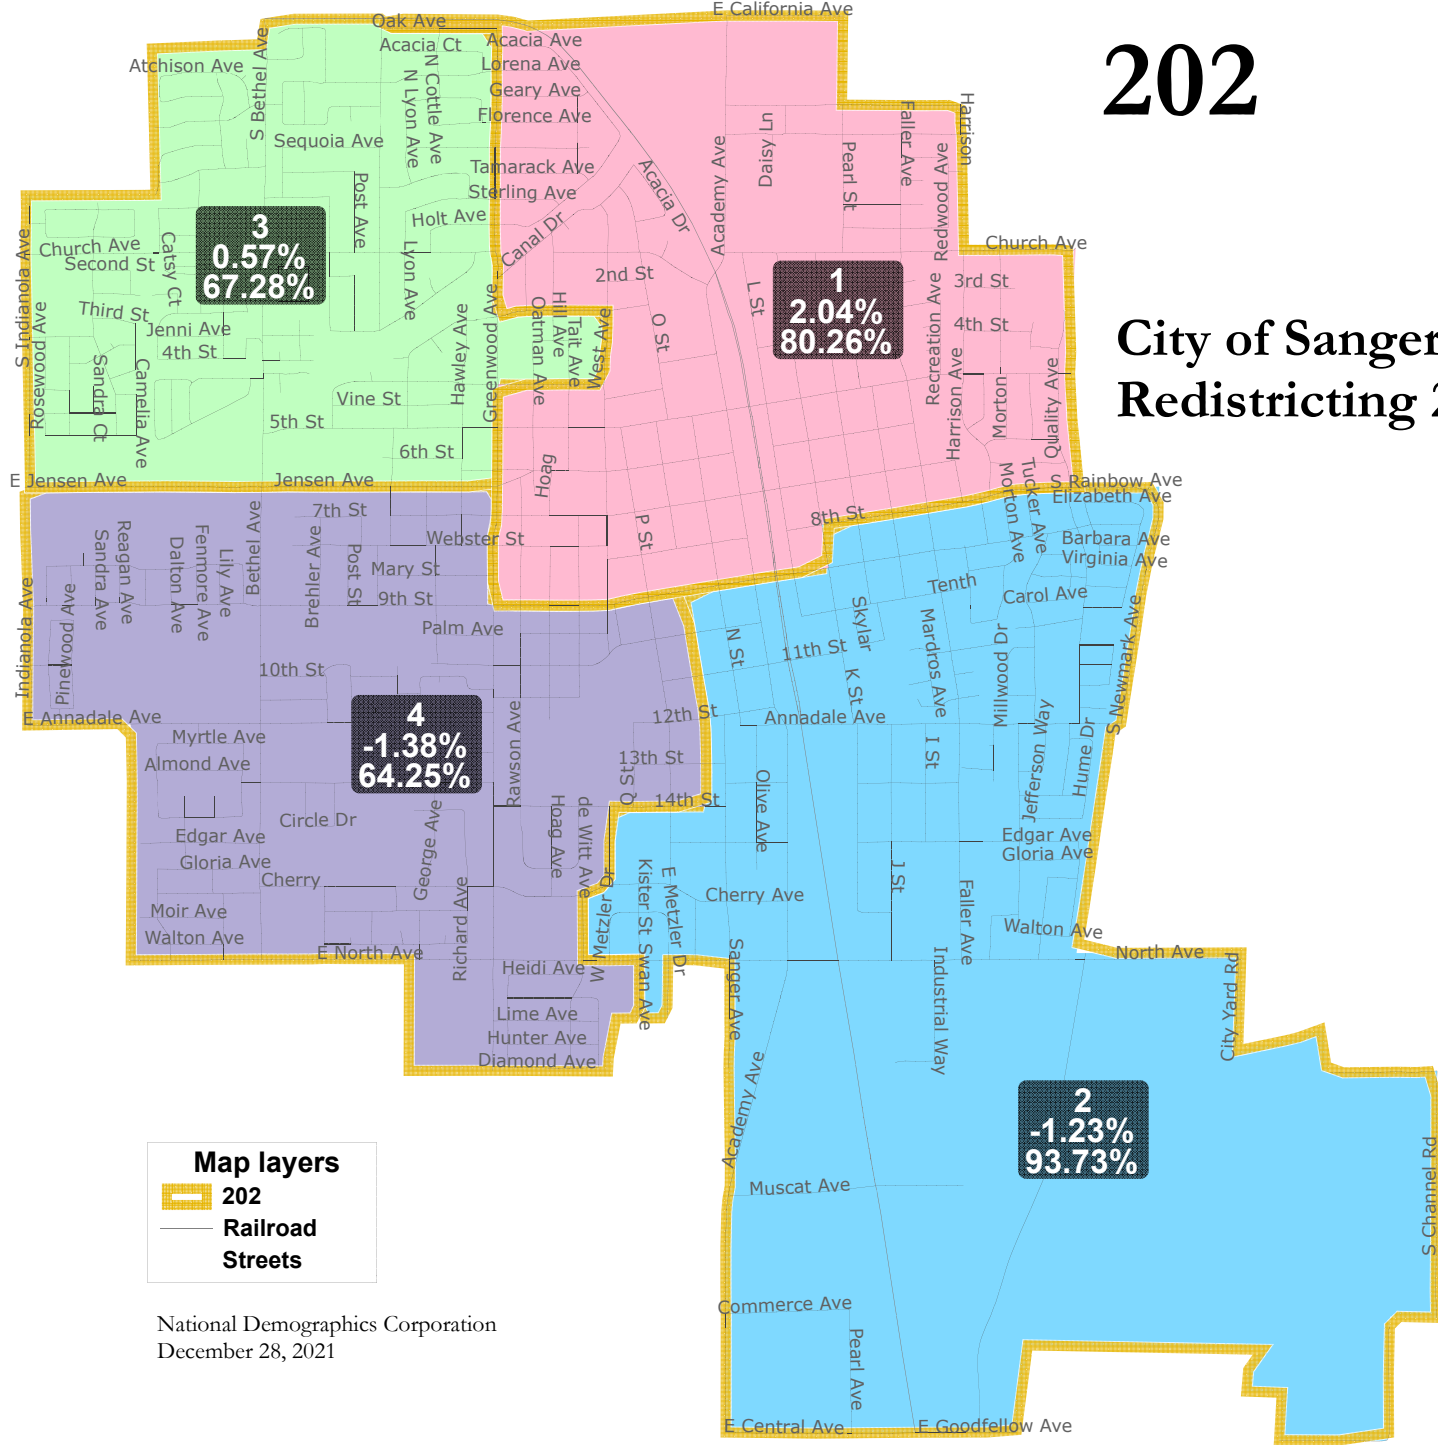

202

City of Sanger Redistricting 2021

Map layers

- 202
- Railroad
- Streets

National Demographics Corporation
December 28, 2021