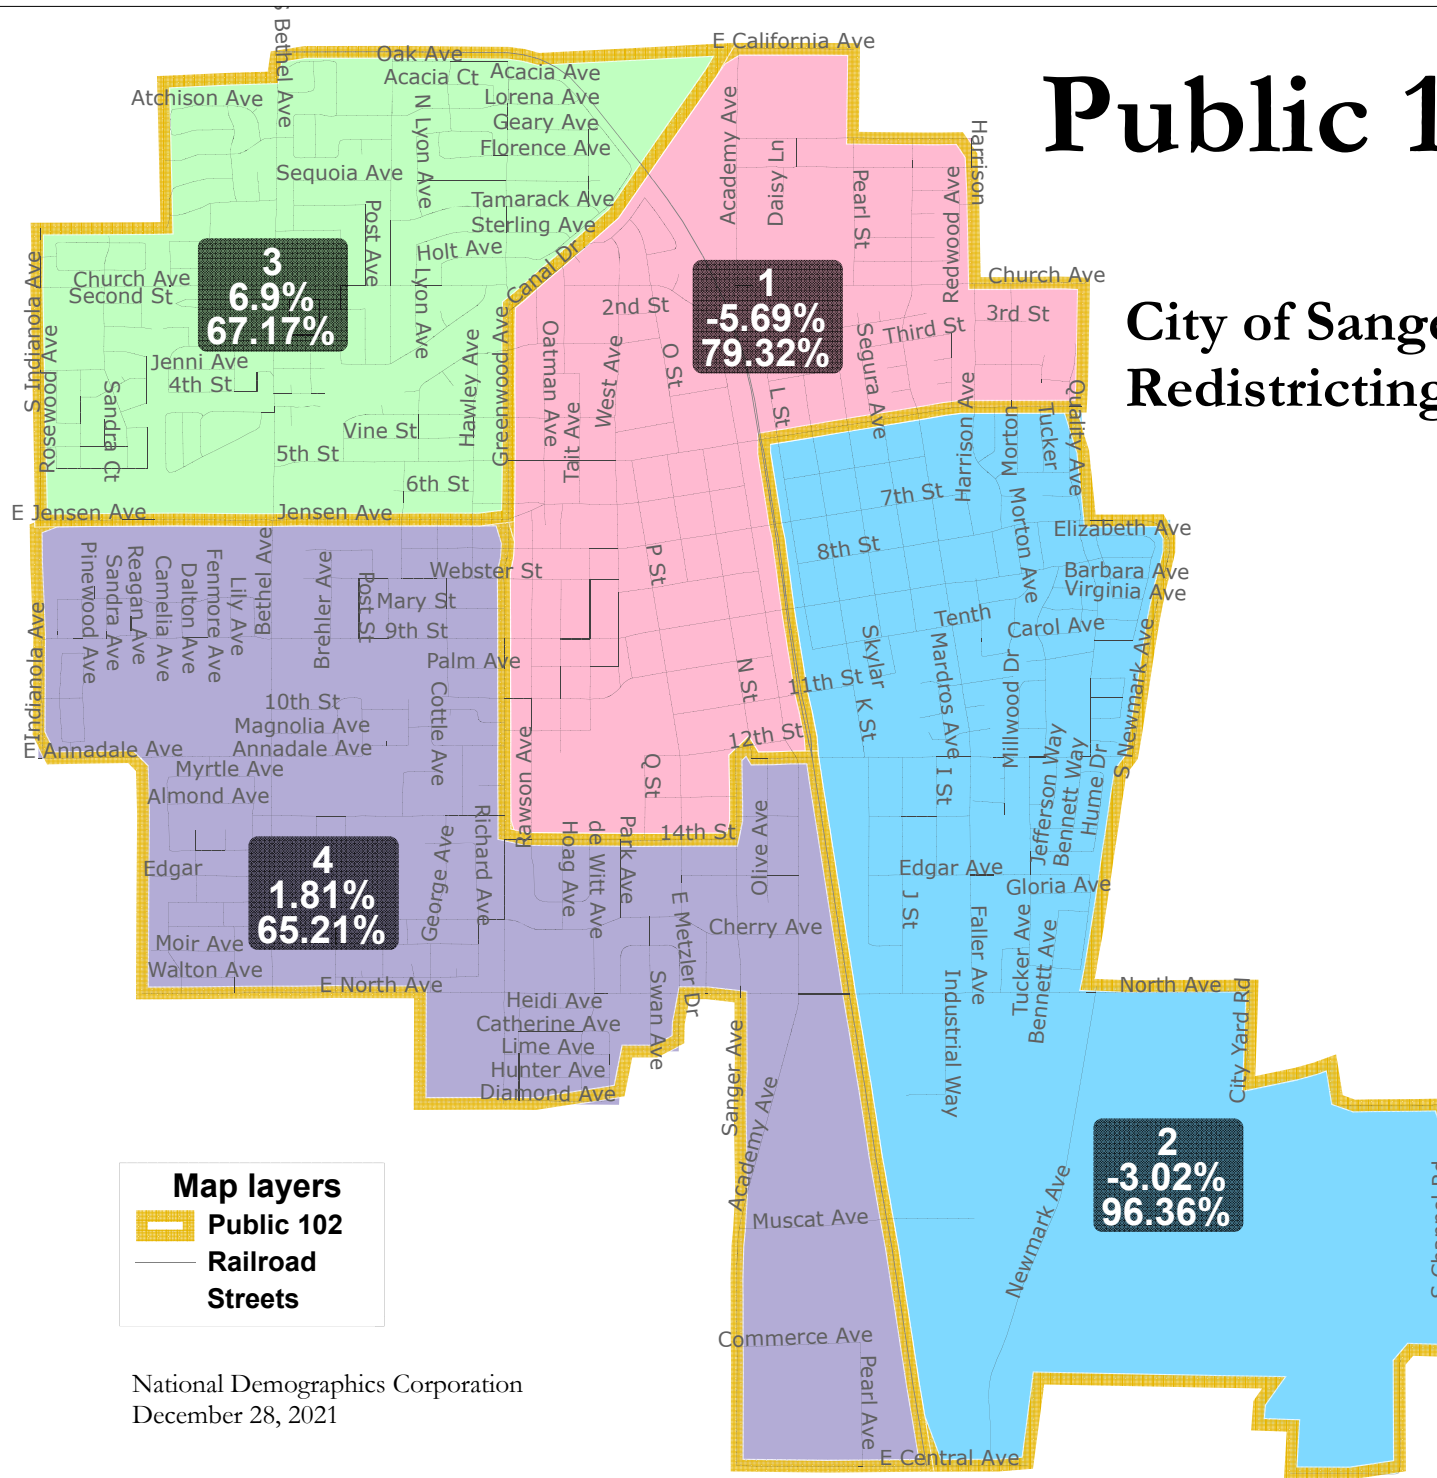

Public 102

City of Sanger Redistricting 2021

Map layers

- Public 102
- Railroad
- Streets

National Demographics Corporation
December 28, 2021